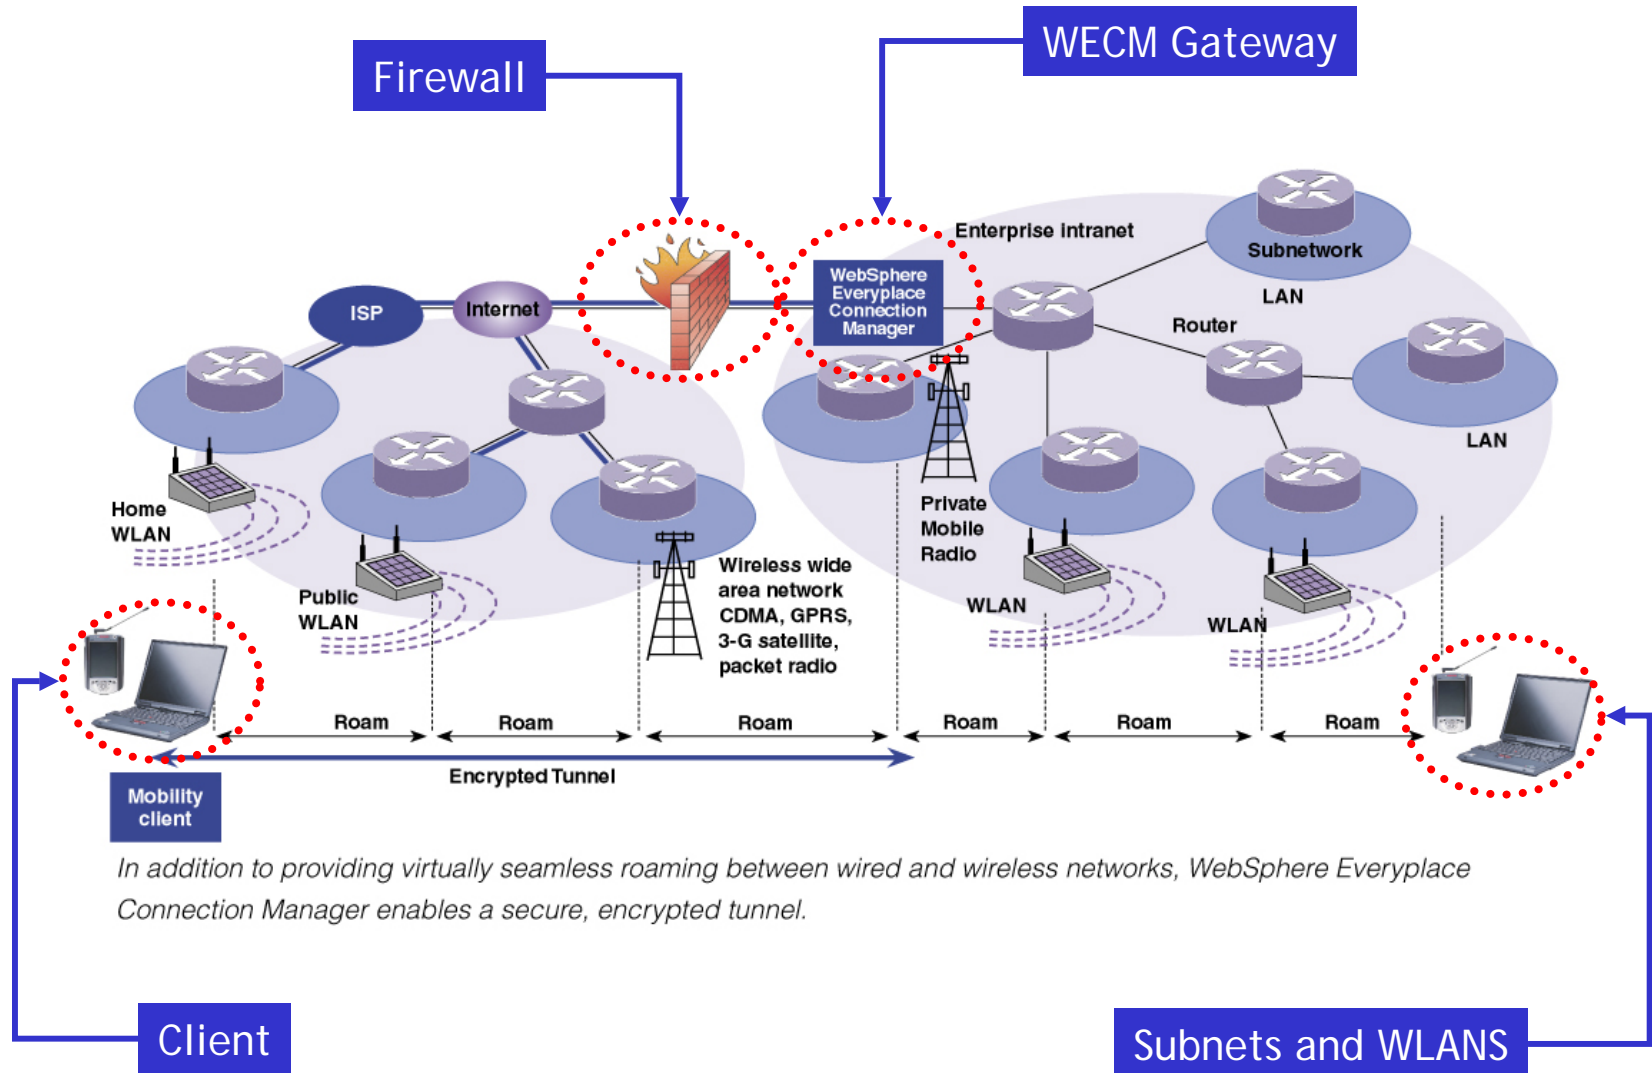

IBM Pervasive Computing

WebSphere Everyplace Overview

**Session
B5**

Making a Quantum Leap in On Demand Mobile Computing

Dave Schwartz
WebSphere Pervasive Computing
818-539-3506
dschwart@us.ibm.com

WECM Roaming Network Perspective

In addition to providing virtually seamless roaming between wired and wireless networks, WebSphere Everyplace Connection Manager enables a secure, encrypted tunnel.

...With the right Infrastructure.

Thin to Rich.... Connected to Intermittently Connected
 Deliver the right "fit for purpose" capability

IBM Pervasive Computing

Questions?