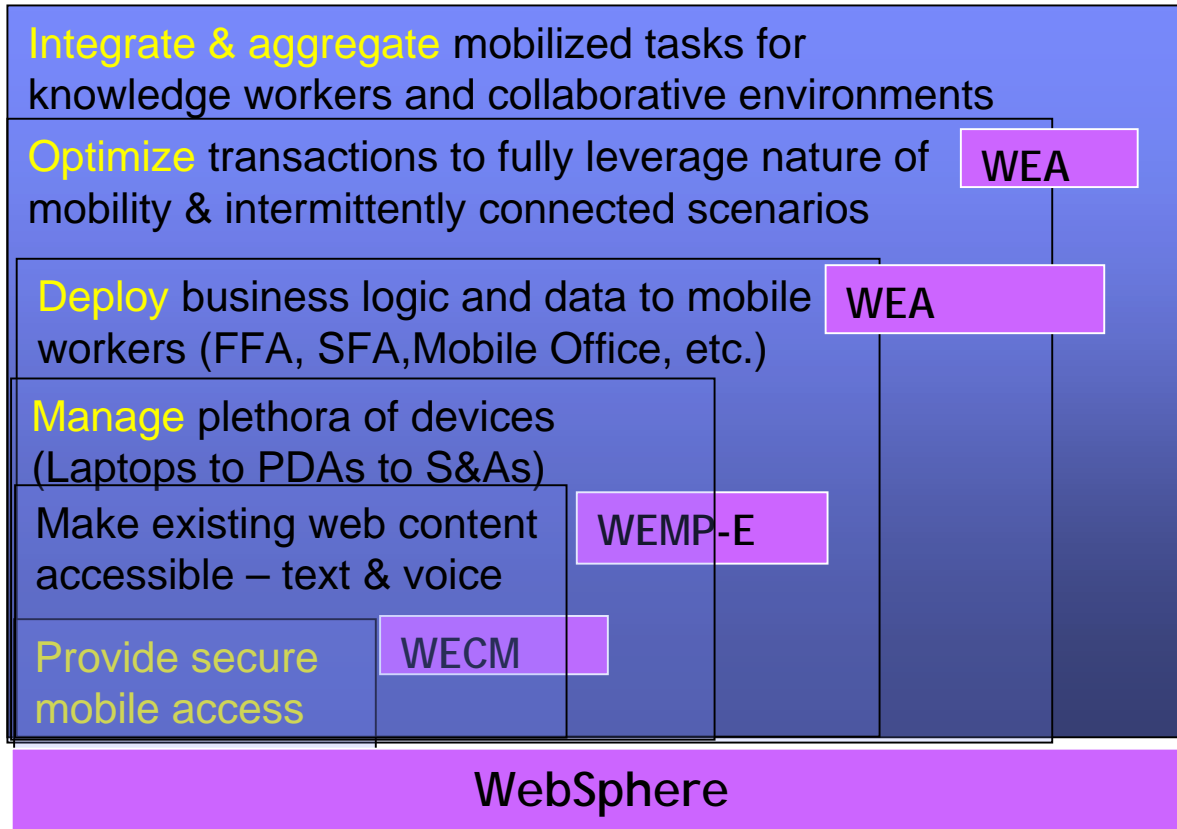

IBM Pervasive Computing

WebSphere Everyplace Overview

**Session
B5**

Making a Quantum Leap in On Demand Mobile Computing

Dave Schwartz
WebSphere Pervasive Computing
818-539-3506
dschwart@us.ibm.com

WECM Roaming Network Perspective

In addition to providing virtually seamless roaming between wired and wireless networks, WebSphere Everyplace Connection Manager enables a secure, encrypted tunnel.

...With the right Infrastructure.

Thin to Rich.... Connected to Intermittently Connected
 Deliver the right "fit for purpose" capability

IBM Pervasive Computing

Questions?